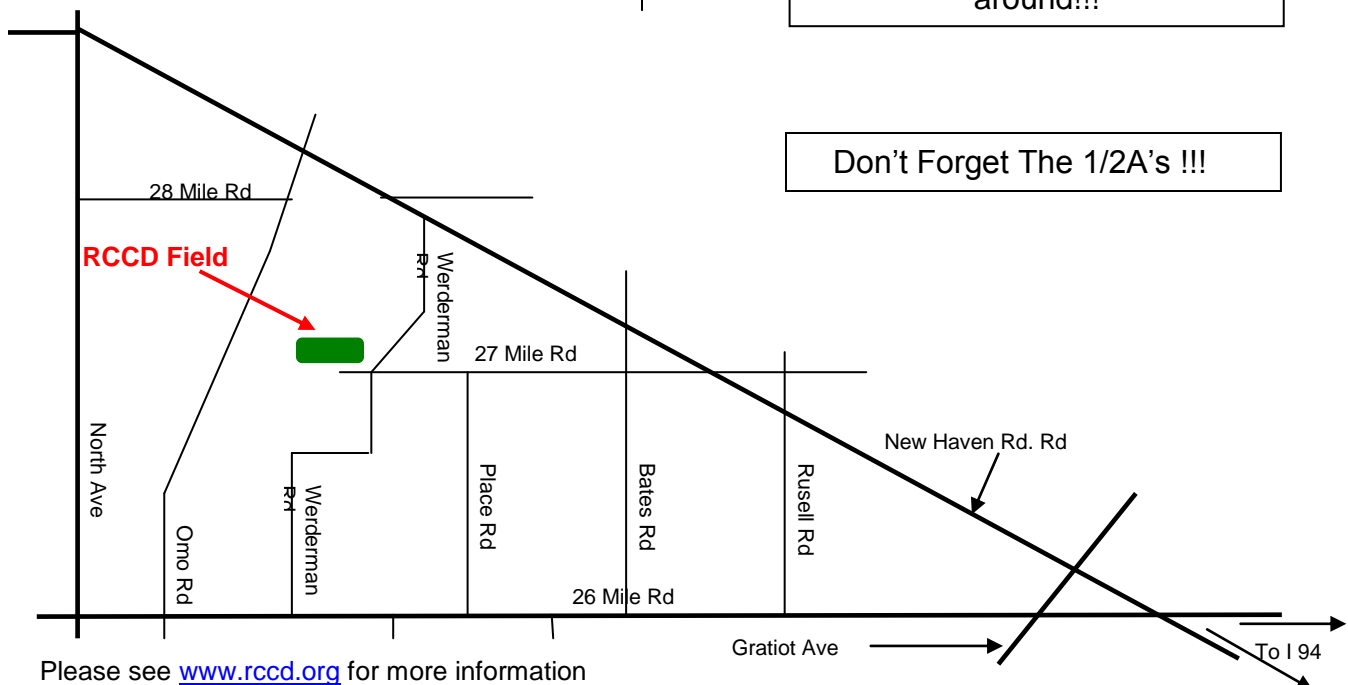

Food and Beverages available
at Reasonable prices.

Bring out your latest and whip it
around!!!

Don't Forget The 1/2A's !!!